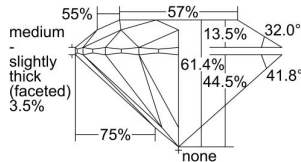

GIA®

FACSIMILE

GIA REPORT 5463102945

Verify this report at GIA.edu

GIA NATURAL DIAMOND DOSSIER®

March 21, 2023
GIA Report Number 5463102945
Shape and Cutting Style ..... Round Brilliant
Measurements ..... 5.11 - 5.15 x 3.15 mm

GRADING RESULTS

Carat Weight ..... 0.50 carat
Color Grade ..... G
Clarity Grade S11
Cut Grade ..... Excellent

ADDITIONAL GRADING INFORMATION

Polish ..... Excellent
Symmetry ..... Excellent
Fluorescence ..... None
Clarity Characteristics ..... Cloud, Crystal, Feather
Inscription(s): GIA 5463102945

PROPORTIONS

Profile to actual proportions

GRADING SCALES

GIA COLOR SCALE	GIA CLARITY SCALE	GIA CUT SCALE	
D	FLAWLESS	EXCELLENT	
E	INTERNALLY FLAWLESS		
F		VVS₁	VERY GOOD
G	VVS₂		
H	VS₁	GOOD	
I	VS₂		
J	S1₁	FAIR	
K	S1₂		
L	I₁	POOR	
M	I₂		
N	I₃		
O			
P			
Q			
R			
S			
T			
U			
V			
W			
X			
Y			
Z