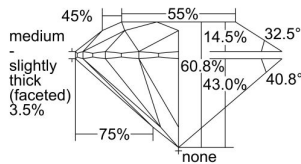

GIA®

FACSIMILE

GIA REPORT 5463110321

Verify this report at GIA.edu

GIA NATURAL DIAMOND DOSSIER®

April 03, 2023
GIA Report Number 5463110321
Shape and Cutting Style ..... Round Brilliant
Measurements ..... 3.64 - 3.67 x 2.22 mm

GRADING RESULTS

Carat Weight ..... 0.18 carat
Color Grade ..... D
Clarity Grade VS1
Cut Grade ..... Excellent

ADDITIONAL GRADING INFORMATION

Polish ..... Excellent
Symmetry ..... Excellent
Fluorescence ..... None
Clarity Characteristics..... Crystal, Cloud, Pinpoint, Needle
Inscription(s): GIA 5463110321

PROPORTIONS

Profile to actual proportions

GRADING SCALES

GIA COLOR SCALE	GIA CLARITY SCALE	GIA CUT SCALE	
D	FLAWLESS	EXCELLENT	
E	INTERNALLY FLAWLESS		
F		VVS₁	VERY GOOD
G	VVS₂		
H	VS₁	GOOD	
I	VS₂		
J	SI₁	FAIR	
K	SI₂		
L	I₁	POOR	
M	I₂		
N	I₃		
O			
P			
Q			
R			
S			
T			
U			
V			
W			
X			
Y			
Z