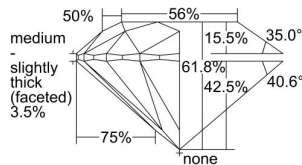

GIA®

FACSIMILE

GIA REPORT

5463221373

Verify this report at GIA.edu

GIA NATURAL DIAMOND DOSSIER®

April 05, 2023
GIA Report Number 5463221373
Shape and Cutting Style ..... Round Brilliant
Measurements ..... 5.48 - 5.51 x 3.40 mm

GRADING RESULTS

Carat Weight ..... 0.63 carat
Color Grade ..... D
Clarity Grade ..... Flawless
Cut Grade ..... Excellent

ADDITIONAL GRADING INFORMATION

Polish ..... Excellent
Symmetry ..... Excellent
Fluorescence ..... None
Clarity Characteristics ..... None
Inscription(s): GIA 5463221373

PROPORTIONS

GRADING SCALES

GIA COLOR SCALE

COLORED	D
	E
	F
	G
	H
	I
	J
NEAR COLORLESS	K
	L
Faint	M
	N
	O
	P
	Q
	R
	S
	T
	U
	V
	W
	X
	Y
Light	Z

GIA CLARITY SCALE

GIA CUT SCALE

EXCELLENT
VERY GOOD
GOOD
FAIR
POOR