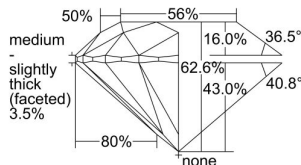

GIA®

FACSIMILE

GIA REPORT 5463325440

Verify this report at GIA.edu

GIA NATURAL DIAMOND DOSSIER®

April 17, 2023
GIA Report Number 5463325440
Shape and Cutting Style ..... Round Brilliant
Measurements ..... 3.66 - 3.69 x 2.30 mm

GRADING RESULTS

Carat Weight ..... 0.19 carat
Color Grade ..... E
Clarity Grade VS1
Cut Grade ..... Excellent

ADDITIONAL GRADING INFORMATION

Polish ..... Excellent
Symmetry ..... Excellent
Fluorescence ..... None
Clarity Characteristics ..... Feather
Inscription(s): GIA 5463325440

PROPORTIONS

Profile to actual proportions

GRADING SCALES

GIA COLOR SCALE	GIA CLARITY SCALE	GIA CUT SCALE
D	FLAWLESS	EXCELLENT
E	INTERNALLY FLAWLESS	
F	VVS₁	VERY GOOD
G		
H	VS₁	GOOD
I		
J	VS₂	FAIR
K		
L	SI₁	POOR
M		
N	I₁	
O		
P	I₂	
Q		
R	I₃	
S		
T		
U		
V		
W		
X		
Y		
Z