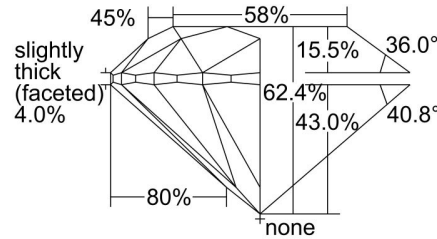

GIA NATURAL DIAMOND GRADING REPORT

April 17, 2023
GIA Report Number 5463355674
Shape and Cutting Style ..... Round Brilliant
Measurements ..... 6.33 - 6.38 x 3.97 mm

GRADING RESULTS

Carat Weight ..... 1.00 carat
Color Grade ..... J
Clarity Grade VS1
Cut Grade ..... Excellent

ADDITIONAL GRADING INFORMATION

Polish ..... Excellent
Symmetry ..... Excellent
Fluorescence ..... Faint
Inscription(s): GIA 5463355674
Comments: Additional pinpoints are not shown.

PROPORTIONS

Profile to actual proportions