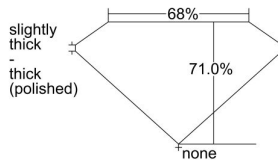

GIA®

FACSIMILE

GIA REPORT 5463368661

Verify this report at GIA.edu

GIA NATURAL DIAMOND DOSSIER®

April 21, 2023
GIA Report Number 5463368661
Shape and Cutting Style ..... **Cut-Cornered Rectangular Modified Brilliant**
Measurements ..... 5.50 x 4.40 x 3.12 mm

GRADING RESULTS

Carat Weight ..... 0.71 carat
Color Grade ..... G
Clarity Grade VS1

ADDITIONAL GRADING INFORMATION

Polish ..... Excellent
Symmetry ..... Excellent
Fluorescence ..... None
Clarity Characteristics ..... Crystal, Pinpoint, Cloud
Inscription(s): GIA 5463368661

PROPORTIONS

Profile not to actual proportions

GRADING SCALES

GIA COLOR SCALE		GIA CLARITY SCALE			
COLORLESS	D	VERY VERY SLIGHTLY INCLUDED	FLAWLESS		
	E		INTERNALLY FLAWLESS		
	F	VERY SLIGHTLY INCLUDED	VVS₁		
	G		VVS₂		
	H		VS₁		
	NEAR COLORLESS	I	SLIGHTLY INCLUDED	VS₂	
		J		SI₁	
		FAINT	K	INCLUDED	SI₂
			L		I₁
			M		I₂
VERTICALLY LIGHT	N	LIGHT	I₃		
	O				
	P				
	Q				
	R