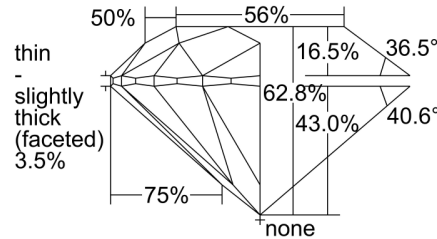

GIA NATURAL DIAMOND GRADING REPORT

April 19, 2023
 GIA Report Number 5463372807
 Shape and Cutting Style Round Brilliant
 Measurements 6.51 - 6.57 x 4.11 mm

GRADING RESULTS

Carat Weight 1.09 carat
 Color Grade J
 Clarity Grade VS1
 Cut Grade Excellent

Profile to actual proportions

CLARITY CHARACTERISTICS

KEY TO SYMBOLS*

- Crystal
- ⊗ Cloud

* Red symbols denote internal characteristics (inclusions). Green or black symbols denote external characteristics (blemishes). Diagram is an approximate representation of the diamond, and symbols shown indicate type, position, and approximate size of clarity characteristics. All clarity characteristics may not be shown. Details of finish are not shown.