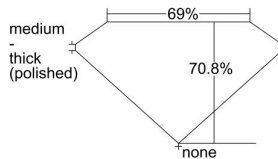

GIA®

FACSIMILE

GIA REPORT 5463452295

Verify this report at GIA.edu

GIA NATURAL DIAMOND DOSSIER®

May 04, 2023
GIA Report Number 5463452295
Shape and Cutting Style ..... Square Modified Brilliant
Measurements ..... 5.15 x 5.13 x 3.63 mm

GRADING RESULTS

Carat Weight ..... 0.81 carat
Color Grade ..... F
Clarity Grade VS1

ADDITIONAL GRADING INFORMATION

Polish ..... Excellent
Symmetry ..... Excellent
Fluorescence ..... None
Clarity Characteristics..... Crystal, Cloud, Feather, Cavity
Inscription(s): GIA 5463452295

PROPORTIONS

Profile not to actual proportions

GRADING SCALES

GIA COLOR SCALE		GIA CLARITY SCALE			
COLORLESS	D	VERY VERY SLIGHTLY INCLUDED	FLAWLESS		
	E		INTERNALLY FLAWLESS		
	F	VERY SLIGHTLY INCLUDED	VVS₁		
	G		VVS₂		
	H		VS₁		
	NEAR COLORLESS	I	SLIGHTLY INCLUDED	VS₂	
		J		SI₁	
		FAINT	K	INCLUDED	SI₂
			L		I₁
			M		I₂
VERT LIGHT			N	INCLUDED	I₃
			O		
			P		
	Q				
LIGHT	R				
	S				
	T				
	U				
	V				
	Z