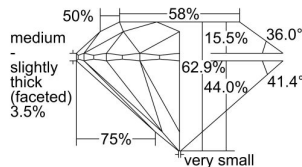

GIA®

FACSIMILE

GIA REPORT

5463486341

Verify this report at GIA.edu

GIA NATURAL DIAMOND DOSSIER®

May 03, 2023
GIA Report Number 5463486341
Shape and Cutting Style ..... Round Brilliant
Measurements ..... 5.88 - 5.91 x 3.71 mm

GRADING RESULTS

Carat Weight ..... 0.80 carat
Color Grade ..... H
Clarity Grade S11
Cut Grade ..... Very Good

ADDITIONAL GRADING INFORMATION

Polish ..... Excellent
Symmetry ..... Excellent
Fluorescence ..... None
Clarity Characteristics ..... Cloud, Crystal
Inscription(s): GIA 5463486341

PROPORTIONS

Profile to actual proportions

GRADING SCALES

GIA COLOR SCALE

COLOREDNESS	D
	E
	F
	G
	H
	I
	J
NEAR COLORLESS	K
	L
Faint	M
	N
	O
	P
Very Light	R
	S
	T
	U
	V
Light	W
	X
	Y
	Z

GIA CLARITY SCALE

VERY VERY SLIGHTLY INCLUDED	FLAWLESS
	INTERNALLY FLAWLESS
VERY SLIGHTLY INCLUDED	VVS₁
	VVS₂
SLIGHTLY INCLUDED	VS₁
	VS₂
INCLUDED	I₁
	I₂
	I₃

GIA CUT SCALE

EXCELLENT
VERY GOOD
GOOD
FAIR
POOR