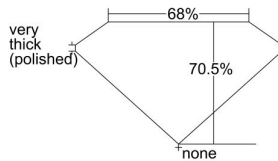

GIA®

FACSIMILE

GIA REPORT 5463529456

Verify this report at GIA.edu

GIA NATURAL DIAMOND DOSSIER®

May 10, 2023
GIA Report Number 5463529456
Shape and Cutting Style ..... Emerald Cut
Measurements ..... 5.75 x 4.29 x 3.03 mm

GRADING RESULTS

Carat Weight ..... 0.75 carat
Color Grade I
Clarity Grade VS1

ADDITIONAL GRADING INFORMATION

Polish ..... Excellent
Symmetry ..... Very Good
Fluorescence ..... Medium Blue
Clarity Characteristics ..... Crystal, Pinpoint
Inscription(s): GIA 5463529456

PROPORTIONS

Profile not to actual proportions

GRADING SCALES

GIA COLOR SCALE		GIA CLARITY SCALE			
COLORLESS	D	VERY VERY SLIGHTLY INCLUDED	FLAWLESS		
	E		INTERNALLY FLAWLESS		
	F	VERY SLIGHTLY INCLUDED	VVS₁		
	G		VVS₂		
	H		VS₁		
	NEAR COLORLESS	I	SLIGHTLY INCLUDED	VS₂	
		J		SI₁	
		FAINT	K	INCLUDED	SI₂
			L		I₁
			M		I₂
VERT LIGHT	N	LIGHT	I₃		
	O				
	P				
	Q				
	R				
	S				
	T