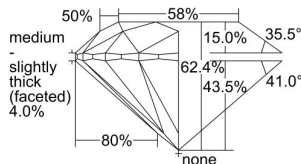

GIA®

FACSIMILE

GIA REPORT 5463607034

Verify this report at GIA.edu

GIA NATURAL DIAMOND DOSSIER®

May 15, 2023
GIA Report Number 5463607034
Shape and Cutting Style ..... Round Brilliant
Measurements ..... 5.92 - 5.96 x 3.71 mm

GRADING RESULTS

Carat Weight ..... 0.81 carat
Color Grade ..... G
Clarity Grade VVS1
Cut Grade ..... Excellent

ADDITIONAL GRADING INFORMATION

Polish ..... Excellent
Symmetry ..... Excellent
Fluorescence ..... Faint
Clarity Characteristics ..... Pinpoint, Cloud, Feather
Inscription(s): GIA 5463607034

PROPORTIONS

Profile to actual proportions