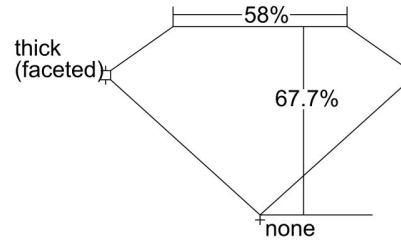

GIA NATURAL DIAMOND GRADING REPORT

May 25, 2023
GIA Report Number 5463695402
Shape and Cutting Style Cushion Modified Brilliant
Measurements 8.68 x 8.49 x 5.75 mm

GRADING RESULTS

Carat Weight 3.31 carat
Color Grade G
Clarity Grade VS2

ADDITIONAL GRADING INFORMATION

Polish Excellent
Symmetry Excellent
Fluorescence None
Inscription(s): GIA 5463695402

Comments: Additional clouds are not shown. Pinpoints are not shown.

PROPORTIONS

Profile not to actual proportions

CLARITY CHARACTERISTICS

KEY TO SYMBOLS*

- Crystal
- ⊗ Cloud
- ∖ Needle

* Red symbols denote internal characteristics (inclusions). Green or black symbols denote external characteristics (blemishes). Diagram is an approximate representation of the diamond, and symbols shown indicate type, position, and approximate size of clarity characteristics. All clarity characteristics may not be shown. Details of finish are not shown.