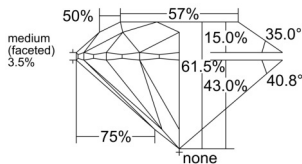

GIA®

FACSIMILE

GIA REPORT

5463823778

Verify this report at GIA.edu

GIA NATURAL DIAMOND DOSSIER®

December 27, 2025
GIA Report Number **5463823778**
Shape and Cutting Style ..... **Round Brilliant**
Measurements ..... **3.96 - 3.97 x 2.44 mm**

GRADING RESULTS

Carat Weight ..... **0.23 carat**
Color Grade ..... **G**
Clarity Grade **VVS2**
Cut Grade ..... **Excellent**

ADDITIONAL GRADING INFORMATION

Polish ..... **Excellent**
Symmetry ..... **Excellent**
Fluorescence ..... **None**
Clarity Characteristics ..... **Pinpoint, Cloud**
Inscription(s): **GIA 5463823778**

PROPORTIONS

Profile to actual proportions

GRADING SCALES

GIA COLOR SCALE

COLORESS	D
	E
	F
	G
	H
	I
NEAR COLORESS	J
	K
	L
FANIT	M
	N
	O
	P
	Q
VERY LIGHT	R
	S
	T
	U
	V
	W
	X
	Y
LIGHT	Z

GIA CLARITY SCALE

VERY VERY SLIGHTLY INCLUDED	FLAWLESS
	INTERNALLY FLAWLESS
VERY SLIGHTLY INCLUDED	VVS₁
	VVS₂
SLIGHTLY INCLUDED	VS₁
	VS₂
INCLUDED	SI₁
	SI₂
	I₁
	I₂
	I₃

GIA CUT SCALE

EXCELLENT	
VERY GOOD	
GOOD	
FAIR	
POOR