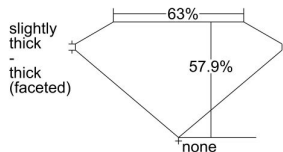

GIA®

FACSIMILE

GIA REPORT 5463825866

Verify this report at GIA.edu

GIA NATURAL DIAMOND DOSSIER®

June 08, 2023
GIA Report Number 5463825866
Shape and Cutting Style ..... Pear Brilliant
Measurements ..... 7.85 x 5.10 x 2.95 mm

GRADING RESULTS

Carat Weight ..... 0.70 carat
Color Grade ..... G
Clarity Grade VS1

ADDITIONAL GRADING INFORMATION

Polish ..... Excellent
Symmetry ..... Very Good
Fluorescence ..... Medium Blue
Clarity Characteristics ..... Crystal, Pinpoint
Inscription(s): GIA 5463825866

PROPORTIONS

Profile not to actual proportions

GRADING SCALES

GIA COLOR SCALE		GIA CLARITY SCALE			
COLORLESS	D	VERY VERY SLIGHTLY INCLUDED	FLAWLESS		
	E		INTERNALLY FLAWLESS		
	F	VERY SLIGHTLY INCLUDED	VVS₁		
	G		VVS₂		
	H		VS₁		
	NEAR COLORLESS	I	SLIGHTLY INCLUDED	VS₂	
		J		SI₁	
		FAINT	K	INCLUDED	SI₂
			L		I₁
			M		I₂
VERY LIGHT			N	LIGHT	I₃
			O		
			P		
	Q				
LIGHT	R				
	S				
	T				
	U				
	V				
	Z