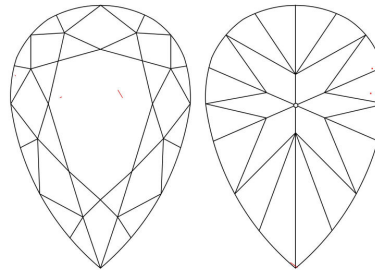

GIA NATURAL DIAMOND GRADING REPORT

June 20, 2023  
 GIA Report Number ..... 5463889517  
 Shape and Cutting Style ..... Pear Brilliant  
 Measurements ..... 9.35 x 5.62 x 3.20 mm

GRADING RESULTS

Carat Weight ..... 1.00 carat  
 Color Grade ..... E  
 Clarity Grade ..... VVS2

ADDITIONAL GRADING INFORMATION

Polish ..... Excellent  
 Symmetry ..... Very Good  
 Fluorescence ..... None  
 Inscription(s): GIA 5463889517  
**Comments:** Additional pinpoints are not shown.

PROPORTIONS

Profile not to actual proportions

CLARITY CHARACTERISTICS

KEY TO SYMBOLS\*

-  Needle
-  Feather
-  Pinpoint

\* Red symbols denote internal characteristics (inclusions). Green or black symbols denote external characteristics (blemishes). Diagram is an approximate representation of the diamond, and symbols shown indicate type, position, and approximate size of clarity characteristics. All clarity characteristics may not be shown. Details of finish are not shown.