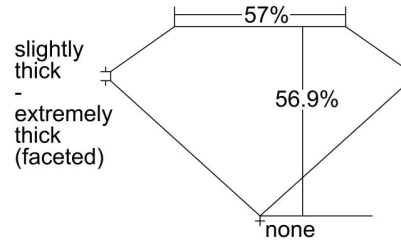

GIA NATURAL DIAMOND GRADING REPORT

June 20, 2023  
 GIA Report Number ..... 5463889517  
 Shape and Cutting Style ..... Pear Brilliant  
 Measurements ..... 9.35 x 5.62 x 3.20 mm

GRADING RESULTS

Carat Weight ..... 1.00 carat  
 Color Grade ..... E  
 Clarity Grade ..... VVS2

ADDITIONAL GRADING INFORMATION

Polish ..... Excellent  
 Symmetry ..... Very Good  
 Fluorescence ..... None  
 Inscription(s): GIA 5463889517  
**Comments:** Additional pinpoints are not shown.

PROPORTIONS

Profile not to actual proportions

CLARITY CHARACTERISTICS

KEY TO SYMBOLS\*

-  Needle
-  Feather
-  Pinpoint

\* Red symbols denote internal characteristics (inclusions). Green or black symbols denote external characteristics (blemishes). Diagram is an approximate representation of the diamond, and symbols shown indicate type, position, and approximate size of clarity characteristics. All clarity characteristics may not be shown. Details of finish are not shown.