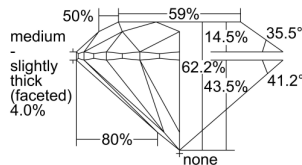

GIA®

FACSIMILE

GIA REPORT

5463916176

Verify this report at GIA.edu

GIA NATURAL DIAMOND DOSSIER®

June 21, 2023
GIA Report Number **5463916176**
Shape and Cutting Style ..... **Round Brilliant**
Measurements ..... **4.68 - 4.72 x 2.92 mm**

GRADING RESULTS

Carat Weight ..... **0.40 carat**
Color Grade ..... **E**
Clarity Grade **VS1**
Cut Grade ..... **Excellent**

ADDITIONAL GRADING INFORMATION

Polish ..... **Excellent**
Symmetry ..... **Excellent**
Fluorescence ..... **None**
Clarity Characteristics..... **Indented Natural, Cloud**
Inscription(s): **GIA 5463916176**

PROPORTIONS

Profile to actual proportions

GRADING SCALES

GIA COLOR SCALE	GIA CLARITY SCALE	GIA CUT SCALE
D	FLAWLESS	EXCELLENT
E	INTERNALLY FLAWLESS	
F	VVS₁	VERY GOOD
G		
H	VS₁	GOOD
I		
J	VS₂	FAIR
K		
L	SI₁	POOR
M		
N	I₁	
O		
P	I₂	
Q		
R	I₃	
S		
T		
U		
V		
W		
X		
Y		
Z