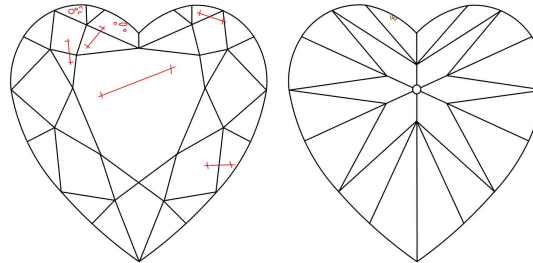

GIA NATURAL DIAMOND GRADING REPORT

March 23, 2023
 GIA Report Number 5466098670
 Shape and Cutting Style Heart Brilliant
 Measurements 5.72 x 6.79 x 3.92 mm

GRADING RESULTS

Carat Weight 1.00 carat
 Color Grade D
 Clarity Grade SI1

ADDITIONAL GRADING INFORMATION

Polish Very Good
 Symmetry Very Good
 Fluorescence Medium Blue
 Inscription(s): GIA 5466098670

Comments: Additional twinning wisps, additional clouds, pinpoints and surface graining are not shown.

PROPORTIONS

Profile not to actual proportions

CLARITY CHARACTERISTICS

KEY TO SYMBOLS*

-  Twinning Wisp
-  Crystal
-  Cloud
-  Indented Natural

* Red symbols denote internal characteristics (inclusions). Green or black symbols denote external characteristics (blemishes). Diagram is an approximate representation of the diamond, and symbols shown indicate type, position, and approximate size of clarity characteristics. All clarity characteristics may not be shown. Details of finish are not shown.