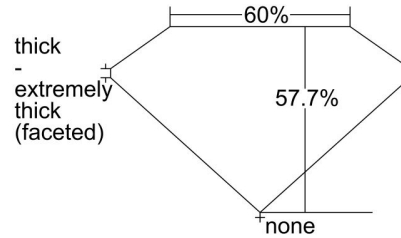

GIA NATURAL DIAMOND GRADING REPORT

March 23, 2023
 GIA Report Number 5466098670
 Shape and Cutting Style Heart Brilliant
 Measurements 5.72 x 6.79 x 3.92 mm

GRADING RESULTS

Carat Weight 1.00 carat
 Color Grade D
 Clarity Grade SI1

ADDITIONAL GRADING INFORMATION

Polish Very Good
 Symmetry Very Good
 Fluorescence Medium Blue
 Inscription(s): GIA 5466098670

Comments: Additional twinning wisps, additional clouds, pinpoints and surface graining are not shown.

PROPORTIONS

Profile not to actual proportions

CLARITY CHARACTERISTICS

KEY TO SYMBOLS*

-  Twinning Wisp
-  Crystal
-  Cloud
-  Indented Natural

* Red symbols denote internal characteristics (inclusions). Green or black symbols denote external characteristics (blemishes). Diagram is an approximate representation of the diamond, and symbols shown indicate type, position, and approximate size of clarity characteristics. All clarity characteristics may not be shown. Details of finish are not shown.