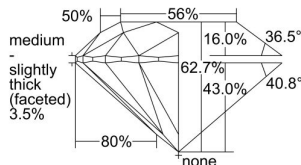

GIA®

FACSIMILE

GIA REPORT 5466118282

Verify this report at GIA.edu

GIA NATURAL DIAMOND DOSSIER®

April 03, 2023
GIA Report Number 5466118282
Shape and Cutting Style ..... Round Brilliant
Measurements ..... 3.74 - 3.76 x 2.35 mm

GRADING RESULTS

Carat Weight ..... 0.20 carat
Color Grade ..... G
Clarity Grade VS1
Cut Grade ..... Excellent

ADDITIONAL GRADING INFORMATION

Polish ..... Excellent
Symmetry ..... Excellent
Fluorescence ..... Strong Blue
Clarity Characteristics ..... Crystal, Pinpoint
Inscription(s): GIA 5466118282

PROPORTIONS

Profile to actual proportions