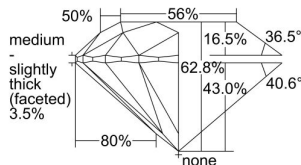

GIA®

FACSIMILE

GIA REPORT

5466183855

Verify this report at GIA.edu

GIA NATURAL DIAMOND DOSSIER®

March 30, 2023

GIA Report Number **5466183855**

Shape and Cutting Style ..... **Round Brilliant**

Measurements ..... **5.36 - 5.39 x 3.37 mm**

GRADING RESULTS

Carat Weight ..... **0.60 carat**

Color Grade ..... **K**

Clarity Grade **VS1**

Cut Grade ..... **Excellent**

ADDITIONAL GRADING INFORMATION

Polish ..... **Excellent**

Symmetry ..... **Excellent**

Fluorescence ..... **None**

Clarity Characteristics..... **Crystal, Cloud, Needle, Pinpoint**

Inscription(s): **GIA 5466183855**

PROPORTIONS

Profile to actual proportions

GRADING SCALES

GIA COLOR SCALE

COLOURLESS	D
	E
	F
	G
	H
	I
	J
NEAR COLOURLESS	K
	L
Faint	M
	N
	O
	P
	Q
	R
	S
	T
	U
	V
	W
	X
	Y
Light	Z

GIA CLARITY SCALE

FLAWLESS	VERY VERY SLIGHTLY INCLUDED	VS₁	VS₂	VS₁	VS₂	SL₁	SL₂	I₁	I₂	I₃	
											INTERNALLY FLAWLESS

GIA CUT SCALE

EXCELLENT
VERY GOOD
GOOD
FAIR
POOR