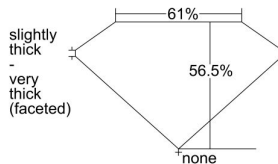

GIA®

FACSIMILE

GIA REPORT 5466344910

Verify this report at GIA.edu

GIA NATURAL DIAMOND DOSSIER®

April 18, 2023
GIA Report Number 5466344910
Shape and Cutting Style ..... Heart Brilliant
Measurements ..... 5.58 x 6.32 x 3.57 mm

GRADING RESULTS

Carat Weight ..... 0.75 carat
Color Grade ..... H
Clarity Grade VVS1

ADDITIONAL GRADING INFORMATION

Polish ..... Excellent
Symmetry ..... Excellent
Fluorescence ..... Faint
Clarity Characteristics ..... Pinpoint, Feather
Inscription(s): GIA 5466344910

PROPORTIONS

Profile not to actual proportions

GRADING SCALES

GIA COLOR SCALE		GIA CLARITY SCALE			
COLORLESS	D	VERY SLIGHTLY SLIGHTLY INCLUDED	FLAWLESS		
	E		INTERNALLY FLAWLESS		
	F	VERY SLIGHTLY INCLUDED	VVS₁		
	G		VVS₂		
	H		VS₁		
	NEAR COLORLESS	I	VERY SLIGHTLY INCLUDED	VS₂	
		J		SI₁	
		FAINT	K	SLIGHTLY INCLUDED	SI₂
			L		I₁
			M		I₂
VERY LIGHT			N	INCLUDED	I₃
			O		
			P		
	Q				
LIGHT	R				
	S				
	T				
	U				
	V				
	Z