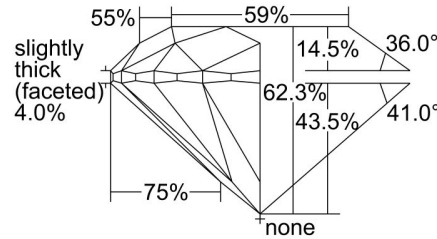

Verify this report at GIA.edu

This is a digital representation of the original GIA Report. This representation might not be accepted in lieu of the original GIA Report in certain circumstances. The original GIA Report includes certain security features which are not reproducible on this facsimile.

GIA NATURAL DIAMOND GRADING REPORT

May 11, 2023
GIA Report Number 5466540709
Shape and Cutting Style ..... Round Brilliant
Measurements ..... 9.61 - 9.68 x 6.00 mm

GRADING RESULTS

Carat Weight ..... 3.50 carat
Color Grade ..... J
Clarity Grade VVS1
Cut Grade ..... Excellent

ADDITIONAL GRADING INFORMATION

Polish ..... Excellent
Symmetry ..... Excellent
Fluorescence ..... None
Inscription(s): GIA 5466540709
Comments: Additional clouds are not shown.

PROPORTIONS

Profile to actual proportions