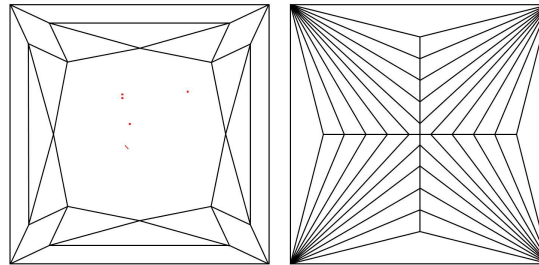

Carat Weight ..... 1.85 carat  
 Color Grade ..... H  
 Clarity Grade ..... VVS2

ADDITIONAL GRADING INFORMATION

Polish ..... Excellent  
 Symmetry ..... Very Good  
 Fluorescence ..... None  
 Inscription(s): GIA 5466585315  
**Comments:** Additional pinpoints are not shown.

PROPORTIONS

Profile not to actual proportions

CLARITY CHARACTERISTICS

KEY TO SYMBOLS\*

-  Needle
-  Pinpoint

\* Red symbols denote internal characteristics (inclusions). Green or black symbols denote external characteristics (blemishes). Diagram is an approximate representation of the diamond, and symbols shown indicate type, position, and approximate size of clarity characteristics. All clarity characteristics may not be shown. Details of finish are not shown.