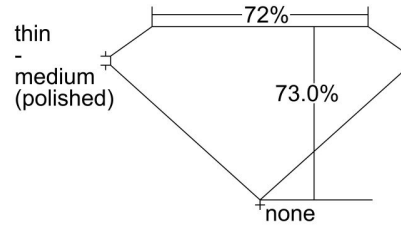

GIA NATURAL DIAMOND GRADING REPORT

May 12, 2023  
 GIA Report Number ..... 5466585315  
 Shape and Cutting Style ..... Square Modified Brilliant  
 Measurements ..... 6.70 x 6.66 x 4.86 mm

GRADING RESULTS

Carat Weight ..... 1.85 carat  
 Color Grade ..... H  
 Clarity Grade ..... VVS2

ADDITIONAL GRADING INFORMATION

Polish ..... Excellent  
 Symmetry ..... Very Good  
 Fluorescence ..... None  
 Inscription(s): GIA 5466585315  
**Comments:** Additional pinpoints are not shown.

PROPORTIONS

Profile not to actual proportions

CLARITY CHARACTERISTICS

KEY TO SYMBOLS\*

-  Needle
-  Pinpoint

\* Red symbols denote internal characteristics (inclusions). Green or black symbols denote external characteristics (blemishes). Diagram is an approximate representation of the diamond, and symbols shown indicate type, position, and approximate size of clarity characteristics. All clarity characteristics may not be shown. Details of finish are not shown.