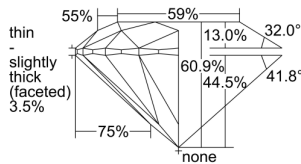

GIA®

FACSIMILE

GIA REPORT 5466657551

Verify this report at GIA.edu

GIA NATURAL DIAMOND DOSSIER®

May 23, 2023
GIA Report Number 5466657551
Shape and Cutting Style ..... Round Brilliant
Measurements ..... 6.05 - 6.08 x 3.69 mm

GRADING RESULTS

Carat Weight ..... 0.82 carat
Color Grade ..... H
Clarity Grade S11
Cut Grade ..... Excellent

ADDITIONAL GRADING INFORMATION

Polish ..... Excellent
Symmetry ..... Excellent
Fluorescence ..... None
Clarity Characteristics ..... Crystal, Cloud
Inscription(s): GIA 5466657551

PROPORTIONS

Profile to actual proportions

GRADING SCALES

GIA COLOR SCALE	GIA CLARITY SCALE	GIA CUT SCALE	
D	FLAWLESS	EXCELLENT	
E	INTERNALLY FLAWLESS		
F		VVS₁	VERY GOOD
G	VVS₂		
H	VS₁	GOOD	
I	VS₂		
J	S1₁	FAIR	
K	S1₂		
L	I₁	POOR	
M	I₂		
N	I₃		
O			
P			
Q			
R			
S			
T			
U			
V			
W			
X			
Y			
Z