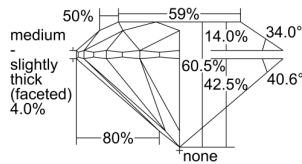

GIA®

FACSIMILE

GIA REPORT

5466727222

Verify this report at GIA.edu

GIA NATURAL DIAMOND DOSSIER®

May 31, 2023
GIA Report Number 5466727222
Shape and Cutting Style ..... Round Brilliant
Measurements ..... 4.57 - 4.60 x 2.77 mm

GRADING RESULTS

Carat Weight ..... 0.36 carat
Color Grade ..... G
Clarity Grade VS1
Cut Grade ..... Excellent

ADDITIONAL GRADING INFORMATION

Polish ..... Excellent
Symmetry ..... Excellent
Fluorescence ..... Faint
Clarity Characteristics ..... Feather, Pinpoint, Cloud
Inscription(s): GIA 5466727222

PROPORTIONS

GRADING SCALES

GIA COLOR SCALE

COLORED	D
	E
	F
	G
	H
	I
	J
NEAR COLORLESS	K
	L
	M
	N
	O
	P
	Q
	R
	S
	T
	U
	V
	W
	X
	Y
	Z

GIA CLARITY SCALE

VERY VERY SLIGHTLY INCLUDED	FLAWLESS
	INTERNALLY FLAWLESS
VERY SLIGHTLY INCLUDED	VVS₁
	VVS₂
SLIGHTLY INCLUDED	VS₁
	VS₂
INCLUDED	SI₁
	SI₂
	I₁
	I₂
	I₃

GIA CUT SCALE

EXCELLENT
VERY GOOD
GOOD
FAIR
POOR