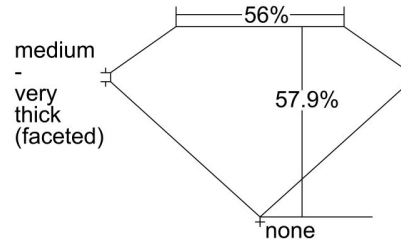

**GIA NATURAL DIAMOND GRADING REPORT**

June 07, 2023  
 GIA Report Number ..... **5466787218**  
 Shape and Cutting Style ..... **Pear Brilliant**  
 Measurements ..... **8.89 x 5.70 x 3.30 mm**

**GRADING RESULTS**

Carat Weight ..... **1.00 carat**  
 Color Grade ..... **H**  
 Clarity Grade ..... **VS1**

**ADDITIONAL GRADING INFORMATION**

Polish ..... **Excellent**  
 Symmetry ..... **Very Good**  
 Fluorescence ..... **None**  
 Inscription(s): **GIA 5466787218**

**PROPORTIONS**

Profile not to actual proportions

**CLARITY CHARACTERISTICS**

**KEY TO SYMBOLS\***

- Crystal

**GRADING SCALES**

GIA COLOR SCALE		GIA CLARITY SCALE	
COLOURLESS	D	VERY VERY SLIGHTLY INCLUDED	FLAWLESS
	E		INTERNALLY FLAWLESS
	F		VVS <sub>1</sub>
NEAR COLOURLESS	G	VERY SLIGHTLY INCLUDED	VVS <sub>2</sub>
	H		VS <sub>1</sub>
	I		VS <sub>2</sub>
FANT	J	SLIGHTLY INCLUDED	SI <sub>1</sub>
	K		SI <sub>2</sub>
	L		I <sub>1</sub>
VERY LIGHT	M	INCLUDED	I <sub>2</sub>
	N		I <sub>3</sub>
	O		
LIGHT	P		
	Q		
	R		
	S		
	T		
	U		
	V		
	W		
X			
Y			
Z			