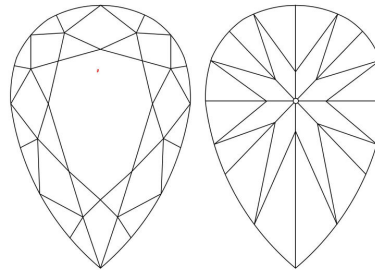

**GIA NATURAL DIAMOND GRADING REPORT**

June 07, 2023  
 GIA Report Number ..... **5466787218**  
 Shape and Cutting Style ..... **Pear Brilliant**  
 Measurements ..... **8.89 x 5.70 x 3.30 mm**

**GRADING RESULTS**

Carat Weight ..... **1.00 carat**  
 Color Grade ..... **H**  
 Clarity Grade ..... **VS1**

**ADDITIONAL GRADING INFORMATION**

Polish ..... **Excellent**  
 Symmetry ..... **Very Good**  
 Fluorescence ..... **None**  
 Inscription(s): **GIA 5466787218**

**PROPORTIONS**

Profile not to actual proportions

**CLARITY CHARACTERISTICS**

**KEY TO SYMBOLS\***

- Crystal

**GRADING SCALES**

GIA COLOR SCALE		GIA CLARITY SCALE	
COLOURLESS	D	VERY VERY SLIGHTLY INCLUDED	FLAWLESS
	E		INTERNALLY FLAWLESS
	F		VVS <sub>1</sub>
NEAR COLOURLESS	G	VERY SLIGHTLY INCLUDED	VVS <sub>2</sub>
	H		VS <sub>1</sub>
	I		VS <sub>2</sub>
FANT	J	SLIGHTLY INCLUDED	SI <sub>1</sub>
	K		SI <sub>2</sub>
	L		I <sub>1</sub>
VERY LIGHT	M	INCLUDED	I <sub>2</sub>
	N		I <sub>3</sub>
	O		
LIGHT	P		
	Q		
	R		
	S		
	T		
	U		
	V		
	W		
X			
Y			
Z			

THE SECURITY FEATURES IN THIS DOCUMENT, INCLUDING THE HOLOGRAM, SECURITY SCREEN AND MICROPRINT LINES, IN ADDITION TO THOSE NOT LISTED, EXCEED DOCUMENT SECURITY INDUSTRY GUIDELINES.

\* Red symbols denote internal characteristics (inclusions). Green or black symbols denote external characteristics (blemishes). Diagram is an approximate representation of the diamond, and symbols shown indicate type, position, and approximate size of clarity characteristics. All clarity characteristics may not be shown. Details of finish are not shown.