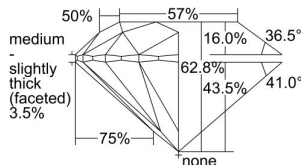

GIA®

FACSIMILE

GIA REPORT 5466808741

Verify this report at GIA.edu

GIA NATURAL DIAMOND DOSSIER®

June 09, 2023
GIA Report Number 5466808741
Shape and Cutting Style ..... Round Brilliant
Measurements ..... 4.68 - 4.70 x 2.94 mm

GRADING RESULTS

Carat Weight ..... 0.40 carat
Color Grade ..... D
Clarity Grade VVS1
Cut Grade ..... Excellent

ADDITIONAL GRADING INFORMATION

Polish ..... Excellent
Symmetry ..... Excellent
Fluorescence ..... None
Clarity Characteristics..... Pinpoint, Feather, Indented Natural
Inscription(s): GIA 5466808741

PROPORTIONS

Profile to actual proportions

GRADING SCALES

GIA COLOR SCALE	GIA CLARITY SCALE	GIA CUT SCALE	
D	FLAWLESS	EXCELLENT	
E	INTERNALLY FLAWLESS		
F		VVS₁	VERY GOOD
G	VVS₂		
H	VS₁	GOOD	
I	VS₂		
J	SI₁	FAIR	
K	SI₂		
L	I₁	POOR	
M			
N			
O	I₂		
P			
Q			
R	I₃		
S			
T			
U			
V			
W			
X			
Y			
Z