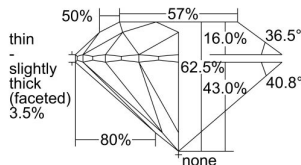

GIA®

FACSIMILE

GIA REPORT 5466837231

Verify this report at GIA.edu

GIA NATURAL DIAMOND DOSSIER®

June 19, 2023
GIA Report Number 5466837231
Shape and Cutting Style ..... Round Brilliant
Measurements ..... 3.47 - 3.49 x 2.18 mm

GRADING RESULTS

Carat Weight ..... 0.16 carat
Color Grade ..... D
Clarity Grade VS2
Cut Grade ..... Excellent

ADDITIONAL GRADING INFORMATION

Polish ..... Excellent
Symmetry ..... Excellent
Fluorescence ..... None
Clarity Characteristics ..... Cloud
Inscription(s): GIA 5466837231

PROPORTIONS

Profile to actual proportions