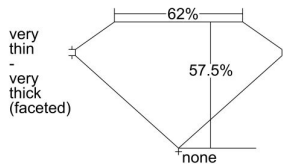

GIA®

FACSIMILE

GIA REPORT 5466894672

Verify this report at GIA.edu

GIA NATURAL DIAMOND DOSSIER®

June 20, 2023
GIA Report Number 5466894672
Shape and Cutting Style ..... Pear Brilliant
Measurements ..... 5.29 x 3.29 x 1.89 mm

GRADING RESULTS

Carat Weight ..... 0.18 carat
Color Grade ..... G
Clarity Grade VS2

ADDITIONAL GRADING INFORMATION

Polish ..... Very Good
Symmetry ..... Very Good
Fluorescence ..... Medium Blue
Clarity Characteristics ..... Crystal
Inscription(s): GIA 5466894672

PROPORTIONS

Profile not to actual proportions

GRADING SCALES

GIA COLOR SCALE		GIA CLARITY SCALE			
COLORLESS	D	VERY VERY SLIGHTLY INCLUDED	FLAWLESS		
	E		INTERNALLY FLAWLESS		
	F	VERY SLIGHTLY INCLUDED	VVS₁		
	G		VVS₂		
	H		VS₁		
	NEAR COLORLESS	I	SLIGHTLY INCLUDED	VS₂	
		J		SI₁	
		FAINT	K	INCLUDED	SI₂
			L		I₁
			M		I₂
VERT LIGHT	N	LIGHT	I₃		
	O				
	P				
	Q				
	R				
	S				
	T