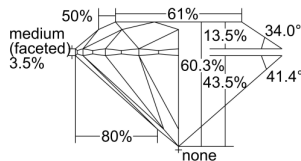

GIA®

FACSIMILE

GIA REPORT 5473009823

Verify this report at GIA.edu

GIA NATURAL DIAMOND DOSSIER®

July 04, 2023
GIA Report Number 5473009823
Shape and Cutting Style ..... Round Brilliant
Measurements ..... 4.95 - 4.99 x 3.00 mm

GRADING RESULTS

Carat Weight ..... 0.45 carat
Color Grade ..... E
Clarity Grade S11
Cut Grade ..... Excellent

ADDITIONAL GRADING INFORMATION

Polish ..... Excellent
Symmetry ..... Excellent
Fluorescence ..... None
Clarity Characteristics ..... Cloud
Inscription(s): GIA 5473009823

PROPORTIONS

Profile to actual proportions

GRADING SCALES

GIA COLOR SCALE	GIA CLARITY SCALE	GIA CUT SCALE	
D	FLAWLESS	EXCELLENT	
E	INTERNALLY FLAWLESS		
F		VVS₁	VERY GOOD
G	VVS₂		
H	VS₁	GOOD	
I	VS₂		
J	S1₁	FAIR	
K	S1₂		
L	I₁	POOR	
M	I₂		
N	I₃		
O			
P			
Q			
R			
S			
T			
U			
V			
W			
X			
Y			
Z