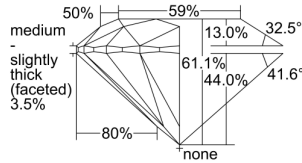

GIA®

FACSIMILE

GIA REPORT 5473052641

Verify this report at GIA.edu

GIA NATURAL DIAMOND DOSSIER®

July 10, 2023
GIA Report Number 5473052641
Shape and Cutting Style ..... Round Brilliant
Measurements ..... 5.12 - 5.14 x 3.13 mm

GRADING RESULTS

Carat Weight ..... 0.50 carat
Color Grade ..... G
Clarity Grade VVS2
Cut Grade ..... Excellent

ADDITIONAL GRADING INFORMATION

Polish ..... Excellent
Symmetry ..... Excellent
Fluorescence ..... Faint
Clarity Characteristics ..... Cloud, Pinpoint
Inscription(s): GIA 5473052641

PROPORTIONS

Profile to actual proportions

GRADING SCALES

GIA COLOR SCALE	GIA CLARITY SCALE	GIA CUT SCALE	
D	FLAWLESS	EXCELLENT	
E	INTERNALLY FLAWLESS		
F		VVS₁	VERY GOOD
G	VVS₂		
H	VS₁	GOOD	
I	VS₂		
J	SI₁	FAIR	
K	SI₂		
L	I₁	POOR	
M	I₂		
N	I₃		
O			
P			
Q			
R			
S			
T			
U			
V			
W			
X			
Y			
Z