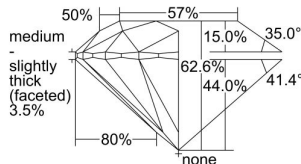

GIA®

FACSIMILE

GIA REPORT 5473097875

Verify this report at GIA.edu

GIA NATURAL DIAMOND DOSSIER®

July 17, 2023
GIA Report Number 5473097875
Shape and Cutting Style ..... Round Brilliant
Measurements ..... 4.30 - 4.33 x 2.70 mm

GRADING RESULTS

Carat Weight ..... 0.30 carat
Color Grade ..... H
Clarity Grade S11
Cut Grade ..... Excellent

ADDITIONAL GRADING INFORMATION

Polish ..... Very Good
Symmetry ..... Excellent
Fluorescence ..... None
Clarity Characteristics ..... Crystal, Cloud, Feather
Inscription(s): GIA 5473097875

PROPORTIONS

Profile to actual proportions

GRADING SCALES

GIA COLOR SCALE	GIA CLARITY SCALE	GIA CUT SCALE	
D	FLAWLESS	EXCELLENT	
E	INTERNALLY FLAWLESS		
F		VVS₁	VERY GOOD
G	VVS₂		
H	VS₁	GOOD	
I	VS₂		
J	S1₁	FAIR	
K	S1₂		
L	I₁	POOR	
M	I₂		
N	I₃		
O			
P			
Q			
R			
S			
T			
U			
V			
W			
X			
Y			
Z