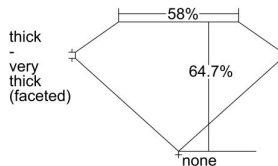

GIA®

FACSIMILE

GIA REPORT 5473124411

Verify this report at GIA.edu

GIA NATURAL DIAMOND DOSSIER®

July 18, 2023
GIA Report Number 5473124411
Shape and Cutting Style ..... Marquise Brilliant
Measurements ..... 8.12 x 4.42 x 2.86 mm

GRADING RESULTS

Carat Weight ..... 0.60 carat
Color Grade ..... D
Clarity Grade VS1

ADDITIONAL GRADING INFORMATION

Polish ..... Excellent
Symmetry ..... Very Good
Fluorescence ..... Medium Blue
Clarity Characteristics ..... Crystal, Needle, Pinpoint
Inscription(s): GIA 5473124411

PROPORTIONS

Profile not to actual proportions

GRADING SCALES

GIA COLOR SCALE		GIA CLARITY SCALE			
COLORLESS	D	VERY VERY SLIGHTLY INCLUDED	FLAWLESS		
	E		INTERNALLY FLAWLESS		
	F	VERY SLIGHTLY INCLUDED	VVS₁		
	G		VVS₂		
	H		VS₁		
	NEAR COLORLESS	I	SLIGHTLY INCLUDED	VS₂	
		J		SI₁	
		FAINT	K	INCLUDED	SI₂
			L		I₁
			M		I₂
VERT LIGHT	N	LIGHT	I₃		
	O				
	P				
	Q				
	R