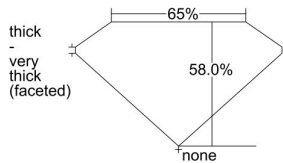

GIA®

FACSIMILE

GIA REPORT 5473243729

Verify this report at GIA.edu

GIA NATURAL DIAMOND DOSSIER®

August 03, 2023
GIA Report Number 5473243729
Shape and Cutting Style ..... Heart Brilliant
Measurements ..... 5.64 x 6.71 x 3.90 mm

GRADING RESULTS

Carat Weight ..... 0.91 carat
Color Grade ..... K, Faint Brown
Clarity Grade SI1

ADDITIONAL GRADING INFORMATION

Polish ..... Excellent
Symmetry ..... Very Good
Fluorescence ..... Faint
Clarity Characteristics..... Feather, Twinning Wisp, Cloud
Inscription(s): GIA 5473243729

PROPORTIONS

Profile not to actual proportions

GRADING SCALES

GIA COLOR SCALE		GIA CLARITY SCALE			
COLORLESS	D	VERY VERY SLIGHTLY INCLUDED	FLAWLESS		
	E		INTERNALLY FLAWLESS		
	F	VERY SLIGHTLY INCLUDED	VVS₁		
	G		VVS₂		
	H		VS₁		
	NEAR COLORLESS	I	SLIGHTLY INCLUDED	VS₂	
		J		SI₁	
		FAINT	K	INCLUDED	SI₂
			L		I₁
			M		I₂
VERT LIGHT	N		INCLUDED	I₃	
	O				
	P				
	LIGHT	Q			
		R			
S					
T					
U					
	V				
	W				
	X				
	Y				
	Z