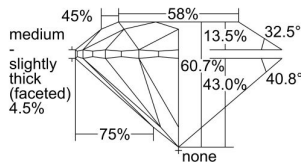

GIA®

FACSIMILE

GIA REPORT 5473299721

Verify this report at GIA.edu

GIA NATURAL DIAMOND DOSSIER®

August 09, 2023
GIA Report Number 5473299721
Shape and Cutting Style ..... Round Brilliant
Measurements ..... 4.39 - 4.42 x 2.68 mm

GRADING RESULTS

Carat Weight ..... 0.32 carat
Color Grade ..... J
Clarity Grade VVS1
Cut Grade ..... Excellent

ADDITIONAL GRADING INFORMATION

Polish ..... Excellent
Symmetry ..... Excellent
Fluorescence ..... Faint
Clarity Characteristics..... Pinpoint, Internal Graining, Surface Graining

Inscription(s): GIA 5473299721

PROPORTIONS

Profile to actual proportions