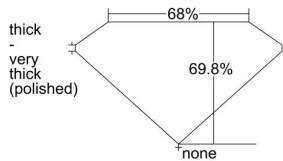

GIA®

FACSIMILE

GIA REPORT 5473313472

Verify this report at GIA.edu

GIA NATURAL DIAMOND DOSSIER®

August 10, 2023
GIA Report Number 5473313472
Shape and Cutting Style ..... Emerald Cut
Measurements ..... 5.32 x 3.85 x 2.69 mm

GRADING RESULTS

Carat Weight ..... 0.56 carat
Color Grade ..... G
Clarity Grade VS1

ADDITIONAL GRADING INFORMATION

Polish ..... Excellent
Symmetry ..... Very Good
Fluorescence ..... Medium Blue
Clarity Characteristics ..... Crystal, Pinpoint
Inscription(s): GIA 5473313472

PROPORTIONS

Profile not to actual proportions

GRADING SCALES

GIA COLOR SCALE		GIA CLARITY SCALE			
COLORLESS	D	VERY VERY SLIGHTLY INCLUDED	FLAWLESS		
	E		INTERNALLY FLAWLESS		
	F	VERY SLIGHTLY INCLUDED	VVS₁		
	G		VVS₂		
	H		VS₁		
	NEAR COLORLESS	I	SLIGHTLY INCLUDED	VS₂	
		J		SI₁	
		FAINT	K	INCLUDED	SI₂
			L		I₁
			M		I₂
VERT LIGHT	N	LIGHT	I₃		
	O				
	P				
	Q				
	R				
	S				
	T