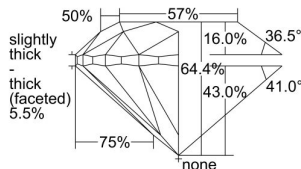

GIA®

FACSIMILE

GIA REPORT

5473408542

Verify this report at GIA.edu

GIA NATURAL DIAMOND DOSSIER®

August 22, 2023
GIA Report Number 5473408542
Shape and Cutting Style ..... Round Brilliant
Measurements ..... 4.24 - 4.25 x 2.74 mm

GRADING RESULTS

Carat Weight ..... 0.31 carat
Color Grade ..... D
Clarity Grade VS2
Cut Grade ..... Good

ADDITIONAL GRADING INFORMATION

Polish ..... Excellent
Symmetry ..... Very Good
Fluorescence ..... None
Clarity Characteristics ..... Crystal, Cloud, Feather
Inscription(s): GIA 5473408542

PROPORTIONS

Profile to actual proportions