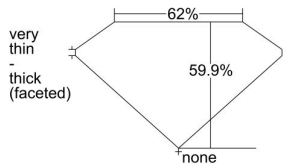

GIA®

FACSIMILE

GIA REPORT 5473532473

Verify this report at GIA.edu

GIA NATURAL DIAMOND DOSSIER®

September 06, 2023
GIA Report Number 5473532473
Shape and Cutting Style ..... Marquise Brilliant
Measurements ..... 5.88 x 3.04 x 1.82 mm

GRADING RESULTS

Carat Weight ..... 0.18 carat
Color Grade ..... D
Clarity Grade VS1

ADDITIONAL GRADING INFORMATION

Polish ..... Very Good
Symmetry ..... Very Good
Fluorescence ..... Faint
Clarity Characteristics ..... Feather, Pinpoint
Inscription(s): GIA 5473532473

PROPORTIONS

Profile not to actual proportions

GRADING SCALES

GIA COLOR SCALE		GIA CLARITY SCALE			
COLORLESS	D	VERY VERY SLIGHTLY INCLUDED	FLAWLESS		
	E		INTERNALLY FLAWLESS		
	F	VERY SLIGHTLY INCLUDED	VVS₁		
	G		VVS₂		
	H		VS₁		
	NEAR COLORLESS	I	SLIGHTLY INCLUDED	VS₂	
		J		SI₁	
		FAINT	K	INCLUDED	SI₂
			L		I₁
			M		I₂
VERT LIGHT	N	INCLUDED	I₃		
	O				
	P				
	Q				
	R				
LIGHT	S				
	T				
	U				
	V				
	W				
	Z