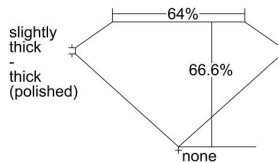

GIA®

FACSIMILE

GIA REPORT 5473555661

Verify this report at GIA.edu

GIA NATURAL DIAMOND DOSSIER®

September 07, 2023
GIA Report Number 5473555661
Shape and Cutting Style ..... Emerald Cut
Measurements ..... 6.05 x 4.33 x 2.88 mm

GRADING RESULTS

Carat Weight ..... 0.72 carat
Color Grade ..... E
Clarity Grade VS1

ADDITIONAL GRADING INFORMATION

Polish ..... Excellent
Symmetry ..... Excellent
Fluorescence ..... None
Clarity Characteristics ..... Crystal, Cloud, Pinpoint
Inscription(s): GIA 5473555661

PROPORTIONS

Profile not to actual proportions

GRADING SCALES

GIA COLOR SCALE		GIA CLARITY SCALE			
COLORLESS	D	VERY SLIGHTLY INCLUDED	FLAWLESS		
	E		INTERNALLY FLAWLESS		
	F		VS₁		
	NEAR COLORLESS	G	SLIGHTLY INCLUDED	VS₂	
		H		VS₁	
		FAINT	I	SLIGHTLY INCLUDED	VS₂
			J		SI₁
	K		SI₂		
	VERT LIGHT		L	INCLUDED	I₁
			M		I₂
N			I₃		
O					
LIGHT	P				
	Q				
	R				
	S				
	T				
	U				
	V				
	W				
X					
Y					
Z