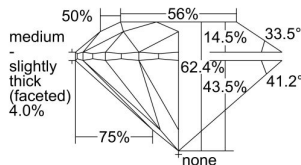

GIA®

FACSIMILE

GIA REPORT 5473572291

Verify this report at GIA.edu

GIA NATURAL DIAMOND DOSSIER®

September 11, 2023
GIA Report Number 5473572291
Shape and Cutting Style ..... Round Brilliant
Measurements ..... 3.94 - 3.96 x 2.47 mm

GRADING RESULTS

Carat Weight ..... 0.23 carat
Color Grade ..... E
Clarity Grade VS1
Cut Grade ..... Excellent

ADDITIONAL GRADING INFORMATION

Polish ..... Excellent
Symmetry ..... Excellent
Fluorescence ..... Faint
Clarity Characteristics ..... Crystal, Feather, Pinpoint
Inspection(s): GIA 5473572291

PROPORTIONS

Profile to actual proportions

GRADING SCALES

GIA COLOR SCALE	GIA CLARITY SCALE	GIA CUT SCALE	
D	FLAWLESS	EXCELLENT	
E	INTERNALLY FLAWLESS		
F		VVS₁	VERY GOOD
G	VVS₂		
H	VS₁	GOOD	
I	VS₂		
J	SI₁	FAIR	
K	SI₂		
L	I₁	POOR	
M	I₂		
N	I₃		
O			
P			
Q			
R			
S			
T			
U			
V			
W			
X			
Y			
Z