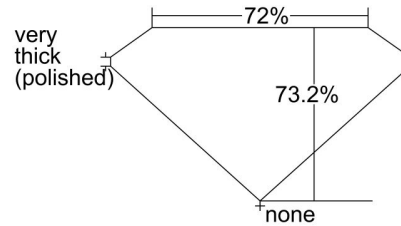

GIA NATURAL DIAMOND GRADING REPORT

September 29, 2023

GIA Report Number 5473655105

Shape and Cutting Style Square Modified Brilliant

Measurements 6.56 x 6.52 x 4.77 mm

GRADING RESULTS

Carat Weight 1.82 carat

Profile not to actual proportions

CLARITY CHARACTERISTICS

KEY TO SYMBOLS*

- Pinpoint

GRADING SCALES

GIA COLOR SCALE		GIA CLARITY SCALE	
COLOURLESS	D	VERY VERY SLIGHTLY INCLUDED	FLAWLESS
	E		INTERNALLY FLAWLESS
	F		VVS ₁
NEAR COLOURLESS	G	VERY SLIGHTLY INCLUDED	VVS ₂
	H		VS ₁
	I		VS ₂
FANT	J	SLIGHTLY INCLUDED	SI ₁
	K		SI ₂
	L		I ₁
VERY LIGHT	M	INCLUDED	I ₂
	N		I ₃
	O		
LIGHT	P		
	Q		
	R		
	S		
	T		
	U		
	V		
W			
X			
Y			
Z			

* Red symbols denote internal characteristics (inclusions). Green or black symbols denote external characteristics (blemishes). Diagram is an approximate representation of the diamond, and symbols shown indicate type, position, and approximate size of clarity characteristics. All clarity characteristics may not be shown. Details of finish are not shown.