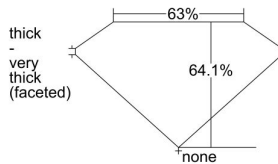

GIA®

FACSIMILE

GIA REPORT 5473739260

Verify this report at GIA.edu

GIA NATURAL DIAMOND DOSSIER®

October 06, 2023
GIA Report Number 5473739260
Shape and Cutting Style ..... Oval Brilliant
Measurements ..... 7.53 x 5.20 x 3.33 mm

GRADING RESULTS

Carat Weight ..... 0.90 carat
Color Grade ..... K
Clarity Grade VVS1

ADDITIONAL GRADING INFORMATION

Polish ..... Excellent
Symmetry ..... Very Good
Fluorescence ..... Strong Blue
Clarity Characteristics ..... Feather
Inscription(s): GIA 5473739260

PROPORTIONS

Profile not to actual proportions

GRADING SCALES

GIA COLOR SCALE		GIA CLARITY SCALE			
COLORLESS	D	VERY VERY SLIGHTLY INCLUDED	FLAWLESS		
	E		INTERNALLY FLAWLESS		
	F	VERY SLIGHTLY INCLUDED	VVS₁		
	G		VVS₂		
	H		VS₁		
	NEAR COLORLESS	I	SLIGHTLY INCLUDED	VS₂	
		J		SI₁	
		FAINT	K	INCLUDED	SI₂
			L		I₁
			M		I₂
VERT LIGHT	N	LIGHT	I₃		
	O				
	P				
	Q				
	R				
	S				
	T				
LIGHT	U				
	V				
	W				
	X				
Y					
Z