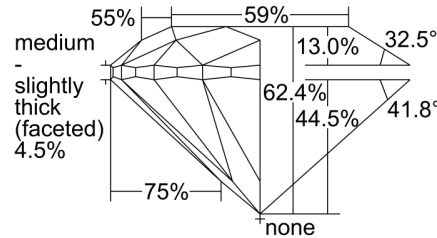

GIA NATURAL DIAMOND GRADING REPORT

October 12, 2023
GIA Report Number 5473790254
Shape and Cutting Style ..... Round Brilliant
Measurements ..... 6.34 - 6.39 x 3.97 mm

GRADING RESULTS

Carat Weight ..... 1.00 carat
Color Grade I
Clarity Grade VVS2
Cut Grade ..... Excellent

ADDITIONAL GRADING INFORMATION

Polish ..... Excellent
Symmetry ..... Excellent
Fluorescence ..... None
Inscription(s): GIA 5473790254
Comments: Clouds are not shown.

PROPORTIONS

Profile to actual proportions