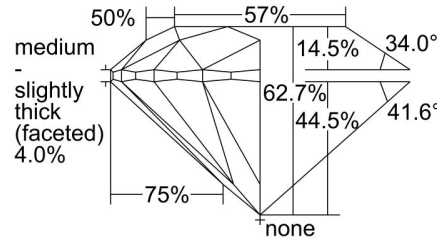

**GIA NATURAL DIAMOND GRADING REPORT**

November 01, 2023

GIA Report Number ..... 5473919452

Shape and Cutting Style ..... Round Brilliant

Measurements ..... 6.90 - 6.91 x 4.33 mm

**GRADING RESULTS**

Carat Weight ..... 1.26 carat

Color Grade ..... K

Clarity Grade ..... VVS2

Cut Grade ..... Excellent

**ADDITIONAL GRADING INFORMATION**

Polish ..... Excellent

Symmetry ..... Excellent

Fluorescence ..... None

Inscription(s): GIA 5473919452

**Comments:** Additional twinning wisps, internal graining and surface graining are not shown.

**PROPORTIONS**

Profile to actual proportions

**CLARITY CHARACTERISTICS**

**KEY TO SYMBOLS\***
 Twinning Wisp

\* Red symbols denote internal characteristics (inclusions). Green or black symbols denote external characteristics (blemishes). Diagram is an approximate representation of the diamond, and symbols shown indicate type, position, and approximate size of clarity characteristics. All clarity characteristics may not be shown. Details of finish are not shown.