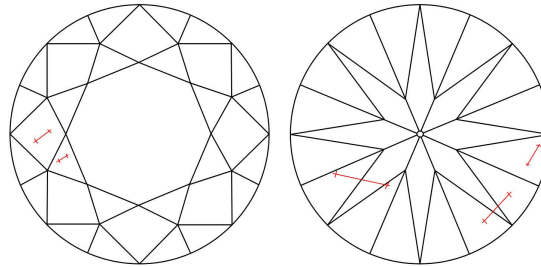

**Comments:** Additional twinning wisps, internal graining and surface graining are not shown.

**PROPORTIONS**

Profile to actual proportions

**CLARITY CHARACTERISTICS**

**KEY TO SYMBOLS\***
 Twinning Wisp

\* Red symbols denote internal characteristics (inclusions). Green or black symbols denote external characteristics (blemishes). Diagram is an approximate representation of the diamond, and symbols shown indicate type, position, and approximate size of clarity characteristics. All clarity characteristics may not be shown. Details of finish are not shown.