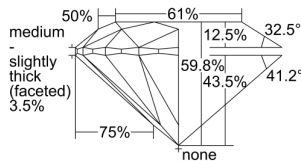

GIA®

FACSIMILE

GIA REPORT 5473927211

Verify this report at GIA.edu

GIA NATURAL DIAMOND DOSSIER®

October 31, 2023
GIA Report Number 5473927211
Shape and Cutting Style ..... Round Brilliant
Measurements ..... 4.35 - 4.36 x 2.60 mm

GRADING RESULTS

Carat Weight ..... 0.30 carat
Color Grade ..... H
Clarity Grade VS1
Cut Grade ..... Excellent

ADDITIONAL GRADING INFORMATION

Polish ..... Very Good
Symmetry ..... Very Good
Fluorescence ..... Faint
Clarity Characteristics ..... Crystal, Cloud
Inscription(s): GIA 5473927211

PROPORTIONS

Profile to actual proportions

GRADING SCALES

GIA COLOR SCALE	GIA CLARITY SCALE	GIA CUT SCALE
D	FLAWLESS	EXCELLENT
E	INTERNALLY FLAWLESS	
F	VVS₁	VERY GOOD
G		
H	VS₁	GOOD
I		
J	SI₁	FAIR
K		
L	I₁	POOR
M		
N	I₂	
O		
P	I₃	
Q		
R		
S		
T		
U		
V		
W		
X		
Y		
Z