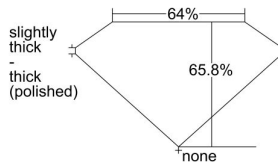

GIA®

FACSIMILE

GIA REPORT 5473963795

Verify this report at GIA.edu

GIA NATURAL DIAMOND DOSSIER®

January 02, 2024
GIA Report Number 5473963795
Shape and Cutting Style ..... Emerald Cut
Measurements ..... 6.37 x 4.16 x 2.74 mm

GRADING RESULTS

Carat Weight ..... 0.72 carat
Color Grade ..... D
Clarity Grade VVS1

ADDITIONAL GRADING INFORMATION

Polish ..... Excellent
Symmetry ..... Excellent
Fluorescence ..... None
Clarity Characteristics ..... Pinpoint
Inscription(s): GIA 5473963795

PROPORTIONS

Profile not to actual proportions

GRADING SCALES

GIA COLOR SCALE		GIA CLARITY SCALE			
COLORLESS	D	VERY VERY SLIGHTLY INCLUDED	FLAWLESS		
	E		INTERNALLY FLAWLESS		
	F	VERY SLIGHTLY INCLUDED	VVS₁		
	G		VVS₂		
	H		VS₁		
	NEAR COLORLESS	I	SLIGHTLY INCLUDED	VS₂	
		J		SI₁	
		FAINT	K	INCLUDED	SI₂
			L		I₁
			M		I₂
VERT LIGHT	N	LIGHT	I₃		
	O				
	P				
	Q				
	R				
LIGHT	S				
	T				
	U				
	V				
	W				
X					
Y					
Z