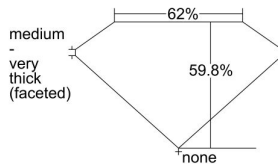

GIA®

FACSIMILE

GIA REPORT 5473994431

Verify this report at GIA.edu

GIA NATURAL DIAMOND DOSSIER®

November 03, 2023
GIA Report Number 5473994431
Shape and Cutting Style ..... Marquise Brilliant
Measurements ..... 7.40 x 3.77 x 2.26 mm

GRADING RESULTS

Carat Weight ..... 0.35 carat
Color Grade I
Clarity Grade VVS2

ADDITIONAL GRADING INFORMATION

Polish ..... Excellent
Symmetry ..... Very Good
Fluorescence ..... None
Clarity Characteristics ..... Pinpoint, Cloud, Feather
Inscription(s): GIA 5473994431

PROPORTIONS

Profile not to actual proportions

GRADING SCALES

GIA COLOR SCALE		GIA CLARITY SCALE			
COLORLESS	D	VERY VERY SLIGHTLY INCLUDED	FLAWLESS		
	E		INTERNALLY FLAWLESS		
	F	VERY SLIGHTLY INCLUDED	VVS₁		
	G		VVS₂		
	H		VS₁		
	NEAR COLORLESS	I	SLIGHTLY INCLUDED	VS₂	
		J		SI₁	
		FAINT	K	INCLUDED	SI₂
			L		I₁
			M		I₂
VERT LIGHT	N	LIGHT	I₃		
	O				
	P				
	Q				
	R