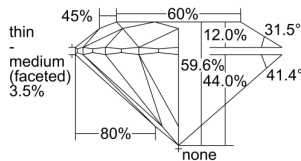

GIA®

FACSIMILE

GIA REPORT 5476053036

Verify this report at GIA.edu

GIA NATURAL DIAMOND DOSSIER®

July 12, 2023
GIA Report Number 5476053036
Shape and Cutting Style ..... Round Brilliant
Measurements ..... 4.36 - 4.39 x 2.61 mm

GRADING RESULTS

Carat Weight ..... 0.30 carat
Color Grade ..... F
Clarity Grade VVS1
Cut Grade ..... Excellent

ADDITIONAL GRADING INFORMATION

Polish ..... Excellent
Symmetry ..... Very Good
Fluorescence ..... None
Clarity Characteristics ..... Pinpoint, Feather, Chip
Inscription(s): GIA 5476053036

PROPORTIONS

Profile to actual proportions

GRADING SCALES

GIA COLOR SCALE	GIA CLARITY SCALE	GIA CUT SCALE	
D	FLAWLESS	EXCELLENT	
E	INTERNALLY FLAWLESS		
F		VVS₁	VERY GOOD
G	VVS₂		
H	VS₁	GOOD	
I	VS₂		
J	SI₁	FAIR	
K	SI₂		
L	I₁	POOR	
M			
N			
O	I₂		
P			
Q			
R	I₃		
S			
T			
U			
V			
W			
X			
Y			
Z