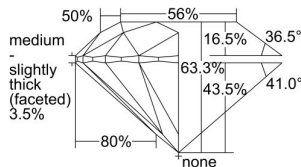

GIA®

FACSIMILE

GIA REPORT 5476082422

Verify this report at GIA.edu

GIA NATURAL DIAMOND DOSSIER®

July 13, 2023
GIA Report Number **5476082422**
Shape and Cutting Style ..... **Round Brilliant**
Measurements ..... **4.22 - 4.27 x 2.69 mm**

GRADING RESULTS

Carat Weight ..... **0.30 carat**
Color Grade ..... **D**
Clarity Grade **VS2**
Cut Grade ..... **Excellent**

ADDITIONAL GRADING INFORMATION

Polish ..... **Excellent**
Symmetry ..... **Very Good**
Fluorescence ..... **Faint**
Clarity Characteristics ..... **Crystal**
Inscription(s): **GIA 5476082422**

PROPORTIONS

Profile to actual proportions

GRADING SCALES

GIA COLOR SCALE	GIA CLARITY SCALE	GIA CUT SCALE	
D	FLAWLESS	EXCELLENT	
E	INTERNALLY FLAWLESS		
F		VVS₁	VERY GOOD
G	VVS₂		
H	VS₁	GOOD	
I	VS₂		
J	SI₁	FAIR	
K	SI₂		
L	I₁	POOR	
M	I₂		
N	I₃		
O			
P			
Q			
R			
S			
T			
U			
V			
W			
X			
Y			
Z