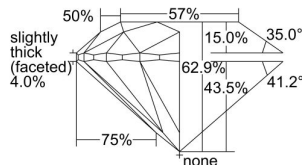

GIA®

FACSIMILE

GIA REPORT

5476328730

Verify this report at GIA.edu

GIA NATURAL DIAMOND DOSSIER®

August 10, 2023
GIA Report Number 5476328730
Shape and Cutting Style ..... Round Brilliant
Measurements ..... 5.23 - 5.25 x 3.30 mm

GRADING RESULTS

Carat Weight ..... 0.56 carat
Color Grade ..... D
Clarity Grade VS1
Cut Grade ..... Excellent

ADDITIONAL GRADING INFORMATION

Polish ..... Excellent
Symmetry ..... Excellent
Fluorescence ..... Medium Blue
Clarity Characteristics ..... Cloud, Crystal, Pinpoint
Inscription(s): GIA 5476328730

PROPORTIONS

Profile to actual proportions

GRADING SCALES

GIA COLOR SCALE	GIA CLARITY SCALE	GIA CUT SCALE
COLOURLESS	FLAWLESS	EXCELLENT
D	INTERNALLY FLAWLESS	
E	VVS₁	VERY GOOD
F		
G	VVS₂	
H	VS₁	GOOD
I		
J	VS₂	
K	SI₁	FAIR
L		
M	SI₂	
N	I₁	POOR
O		
P	I₂	
Q	I₃	
R		
S		
T		
U		
V		
W		
X		
Y		
Z