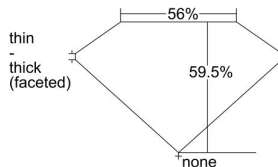

GIA®

FACSIMILE

GIA REPORT 5476367241

Verify this report at GIA.edu

GIA NATURAL DIAMOND DOSSIER®

August 23, 2023
GIA Report Number 5476367241
Shape and Cutting Style ..... Heart Brilliant
Measurements ..... 5.65 x 6.61 x 3.93 mm

GRADING RESULTS

Carat Weight ..... 0.81 carat
Color Grade ..... J
Clarity Grade VVS1

ADDITIONAL GRADING INFORMATION

Polish ..... Excellent
Symmetry ..... Excellent
Fluorescence ..... None
Clarity Characteristics ..... Pinpoint
Inscription(s): GIA 5476367241

PROPORTIONS

Profile not to actual proportions

GRADING SCALES

GIA COLOR SCALE		GIA CLARITY SCALE			
COLORLESS	D	VERY VERY SLIGHTLY INCLUDED	FLAWLESS		
	E		INTERNALLY FLAWLESS		
	F	VERY SLIGHTLY INCLUDED	VVS₁		
	G		VVS₂		
	H		VS₁		
	NEAR COLORLESS	I	SLIGHTLY INCLUDED	VS₂	
		J		SI₁	
		FAINT	K	INCLUDED	SI₂
			L		I₁
			M		I₂
VERTICALLY LIGHT	N	INCLUDED	I₃		
	O				
	P				
	Q				
	R				
LIGHT	S				
	T				
	U				
	V				
	W				
	X				
	Y				
	Z